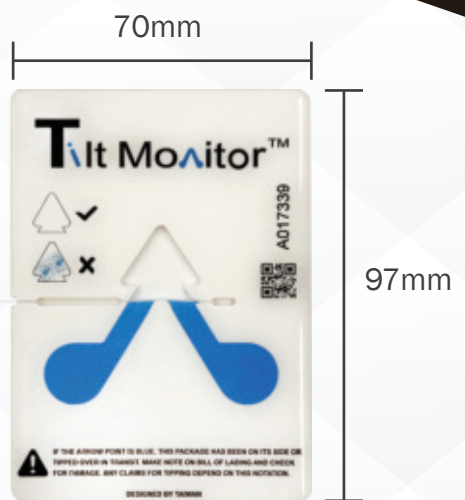

## TIP AND TELL INDICATOR NEW BRAND LAUNCH!

Tilt Monitor™ tip and tell indicator shows possible damage when packages tip in transit by indicating blue beads break through to top. Save time and money bringing transportation damage claims to a quick resolution Tilt Monitor™ tilt indicator. Check out the low cost monitoring system!

### Faster

Integrate warning labels for the package into the indicator itself. Simply place indicators.

### Stronger

A sturdy case and strong adhesiveness make sure an indicator is in place during a journey.

### Easier

Pliers-free. Activating indicator by fingertip pressure without great effort.